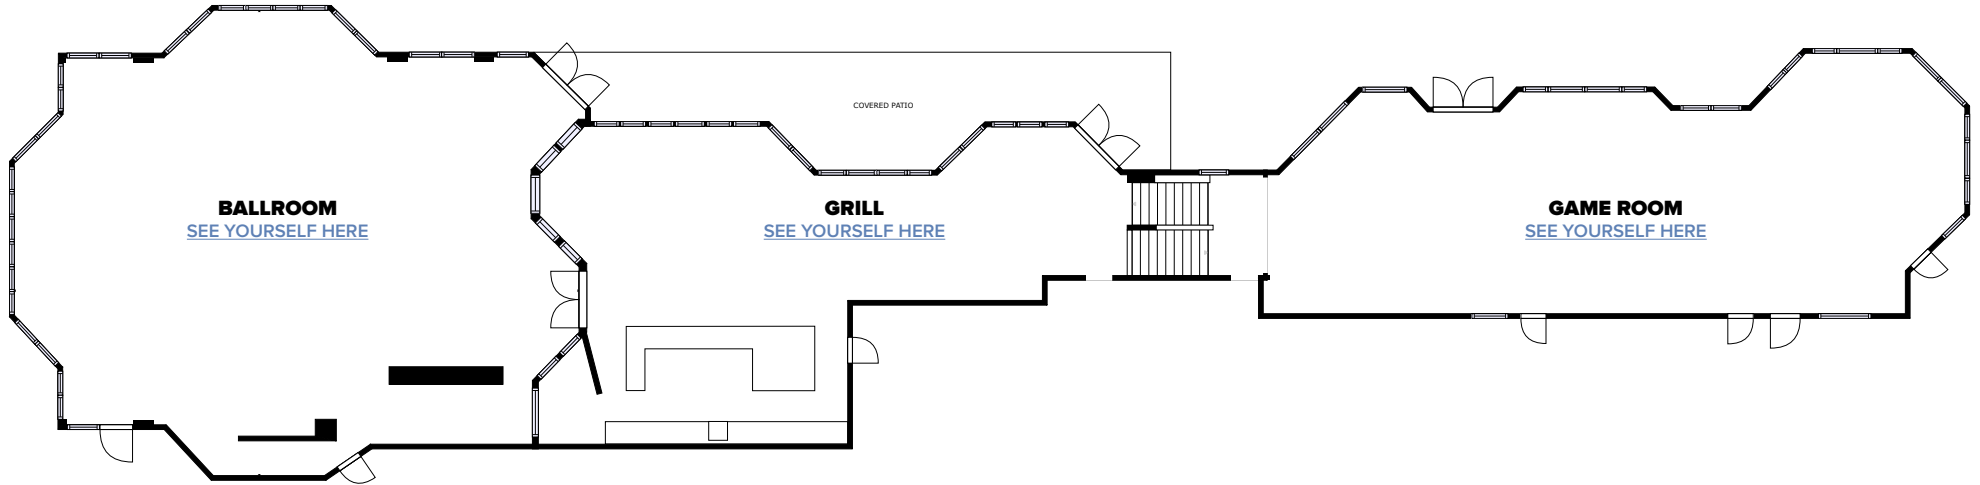

EVENT SPACE CAPACITIES FLOOR 1

BANQUET ROOM

Banquet: 185
Reception: 185
Theatre/Ceremony: NA
Conference Style: 185
Classroom: 185
U-Shape: 100

GAME ROOM

Banquet: 75
Reception: 75
Theatre/Ceremony: 50
Conference Style: 75
Classroom: 75
U-Shape: 50

CEREMONY SITE

Banquet: 185
Reception: 185
Theatre/Ceremony: 185
Conference Style: 185
Classroom: 185
U-Shape: 185

BRIDAL SUITE/CONFERENCE ROOM

Banquet: 50
Reception: 50
Theatre/Ceremony: 50
Conference Style: 50
Classroom: 50
U-Shape: 50

superstitionspringsgc.com

CLUB ADDRESS

6542 E BASELINE RD. MESA, AZ 85206

PHONE

(480) 985-5622

RECEIVE MORE INFORMATION

[CLICK HERE](#)

ARCIS GOLF